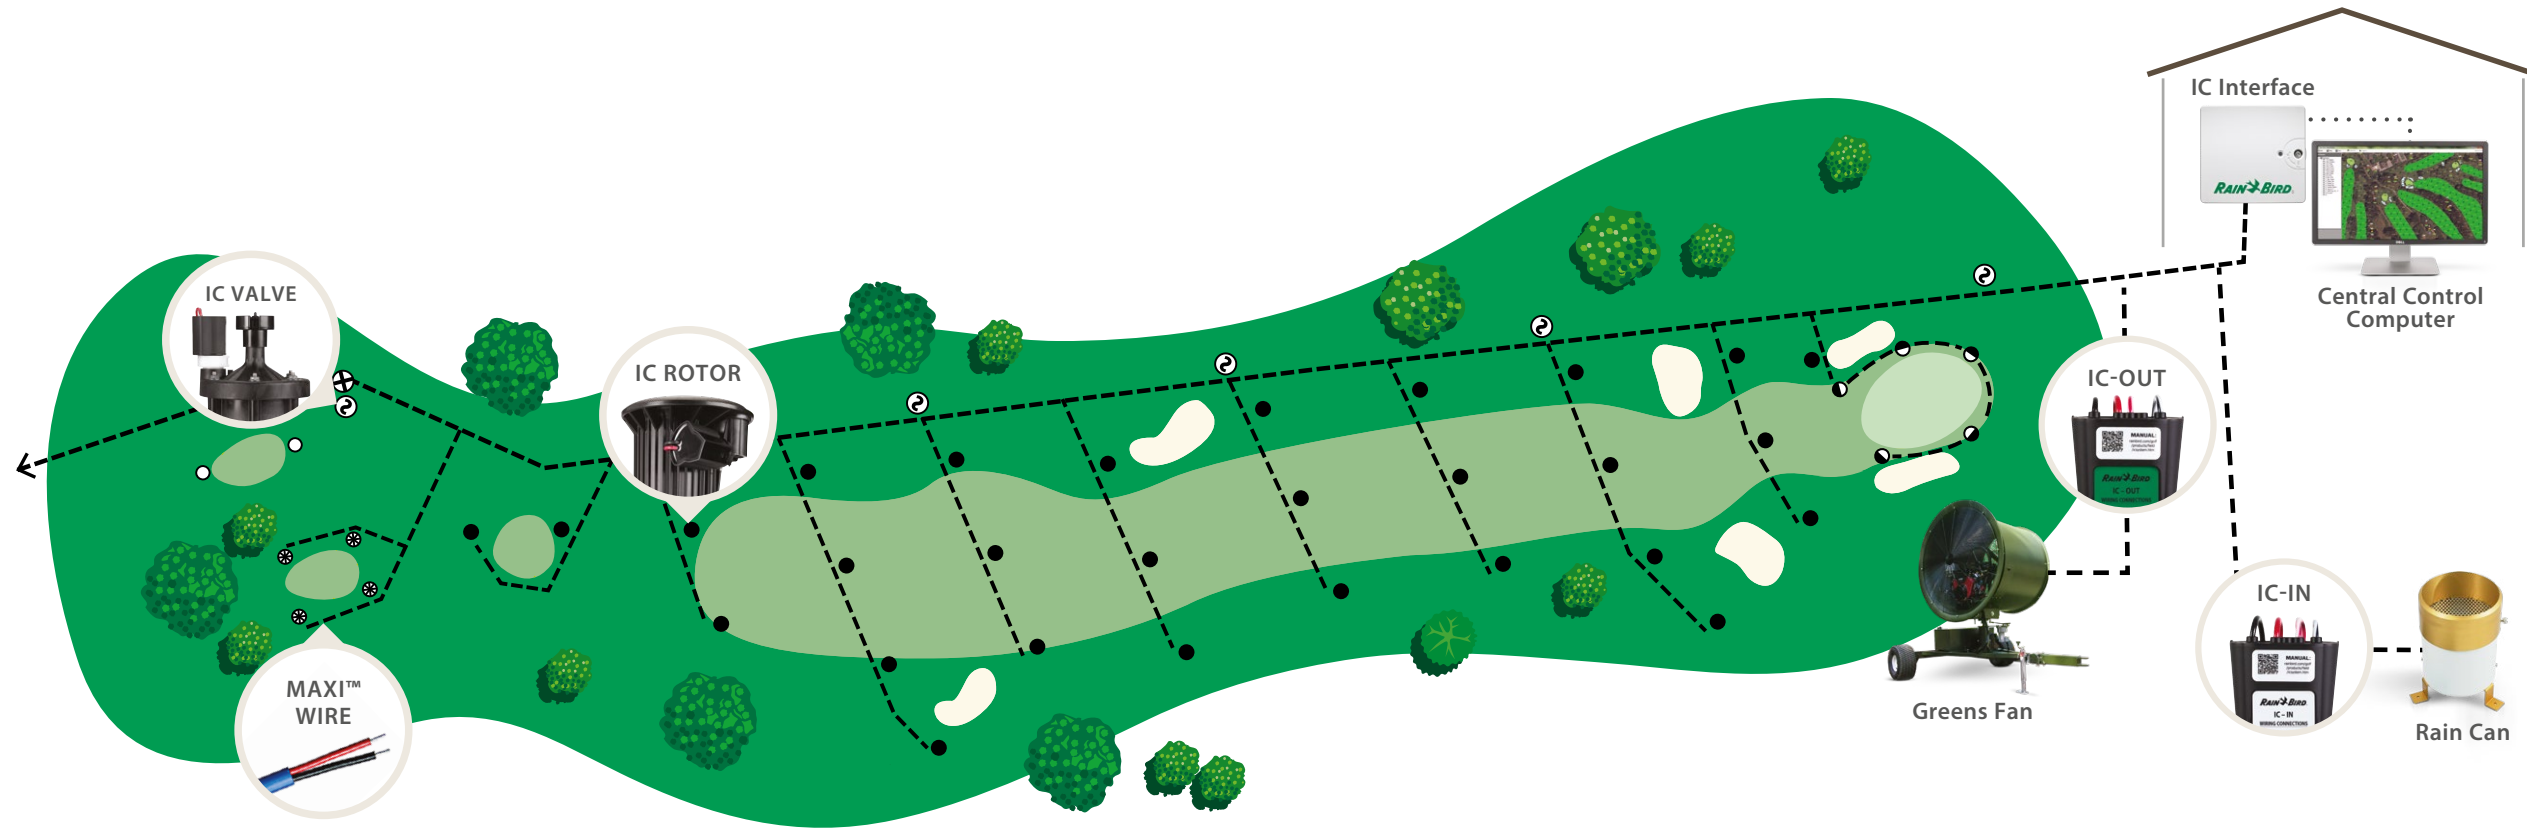

### Real-Time Response

Access live, constant interaction with the field.

### Easy To Use

Spend less time managing your irrigation.

## Streamlined Installation

- > **NO** SATELLITES OR DECODERS
- > UP TO **90%** LESS WIRE
- > UP TO **50%** FEWER SPLICES

## Expand Your Control with IC CONNECT™

IC CONNECT allows you to feed more data into your system with IC-IN and remotely control field equipment using IC-OUT.

**IC-IN** — Collect information from multiple field sensors: