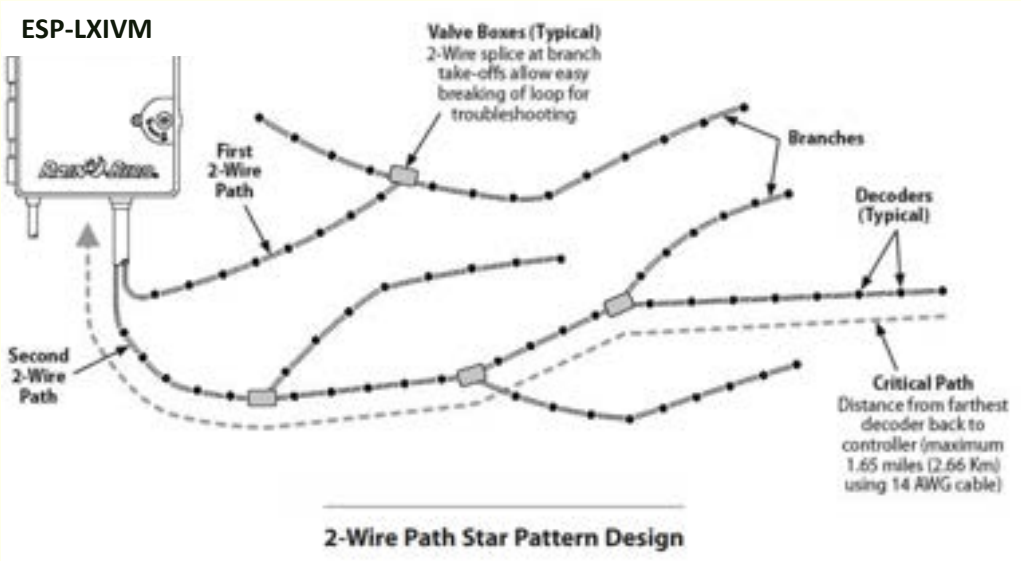

ESP-LXIVM/P (Pro)