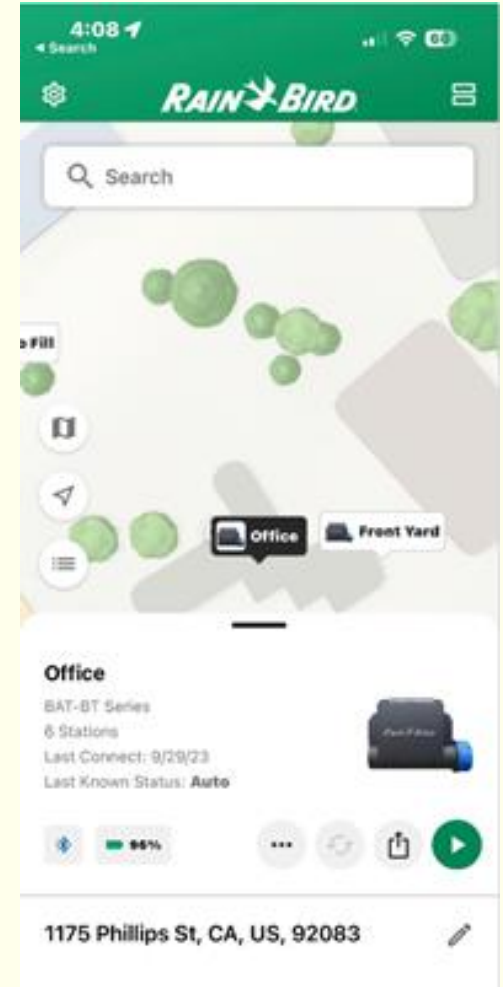

ESP-BAT-BT

Noteworthy App Improvements:

- Offline Mode
- Auto Sync (push programming once within range)
- Improved Mapping
- Monthly Seasonal Adjust
- Calendar Day's Off
- Share Controller with others