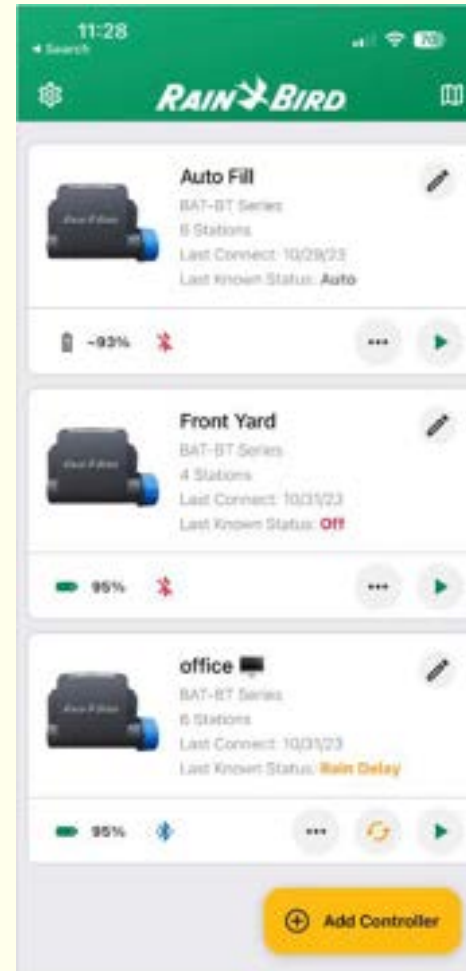

Bluetooth Connectivity – Up to 30 feet of Bluetooth range when installed in a plastic valve box

Easy to Install – Convenient durable option for providing uninterrupted irrigation while AC-power is not available

Easy to Program – Intuitive programming using the Rain Bird Smartphone App

Rain Bird App Features - Low battery indicator, custom names for controllers & zones. Off-line mode, and many others

ESP-BAT-BT

Noteworthy App Improvements:

- Offline Mode
- Auto Sync (push programming once within range)
- Improved Mapping
- Monthly Seasonal Adjust
- Calendar Day's Off
- Share Controller with others

HT2

Premium Hose End Controller