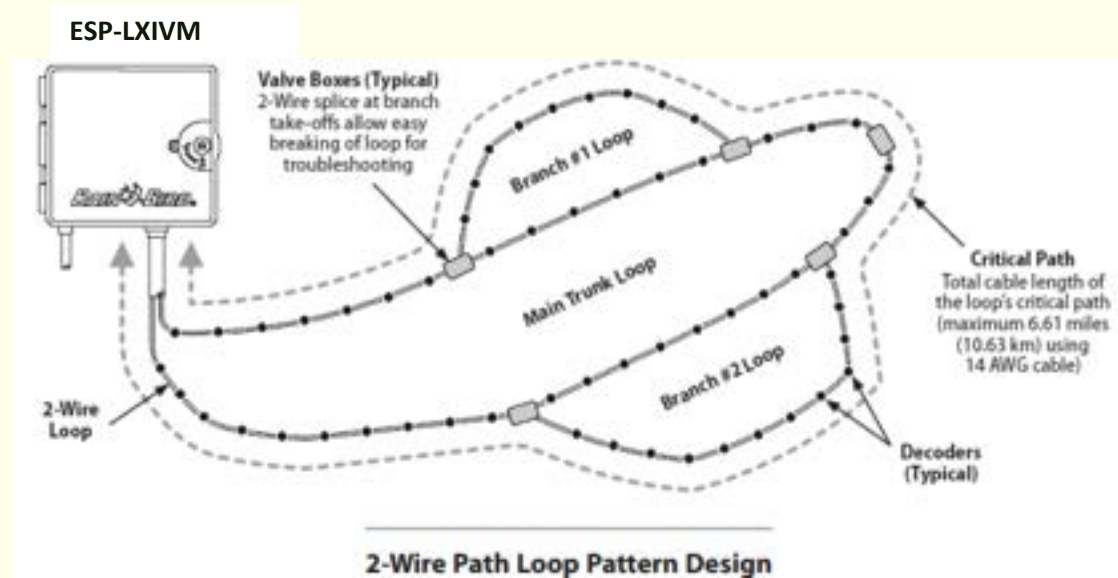

Use with third party valves

Need latching solenoids

IVM-Valves

PEB, PESB, PGA available with pre-installed IVM-SOL

Pump Start Solutions

IVM-SD

Surge Protection

Install every 500' or 15 field devices.

IVM Valves

Rain Bird's PGA Series valves are now available with the Integrated Valve Module "smart solenoid" (IVM-SOL) preinstalled. Pair any of our new IVM Smart Valves with the ESP-LXIVM Two-Wire controller to eliminate decoders, reduce system cost, and improve reliability today.