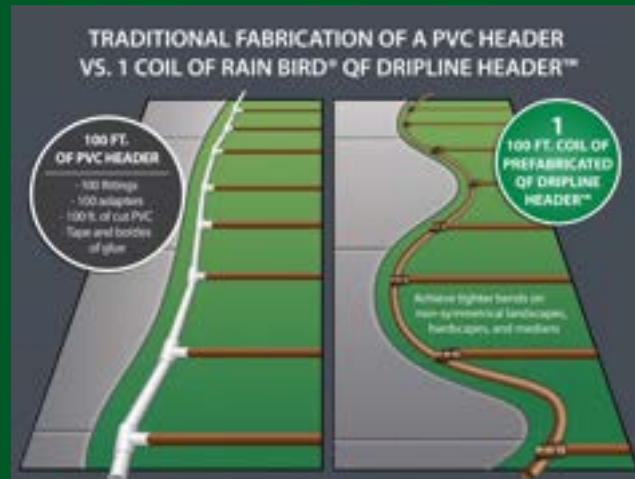

For more product information, please visit:

rainbird.com/products/xf-dripline-insert-fittings

Rain Bird® XFF barbed insert fittings are used with all Rain Bird XF Series Dripline, including Dripline and XFS Subsurface Dripline. They have been redesigned and can now be installed over twice as fast as other barbed fittings.

Complete line of 17mm insert fittings to simplify installation of XF Series Dripline

Use with **XF Insertion Tool** for even faster installation

High quality barbs grab tubing for a secure fit

Unique barb design to reduce insertion force and still retain a secure fit

XFF Fittings

QF Dripline Header

A Quick and Flexible Solution to Dripline Headers

Rain Bird® QF Dripline Header is a patent pending product that is the landscape industry's first pre-fabricated header for dripline installations. Save time and money by eliminating the need for measuring, cutting, gluing and taping.