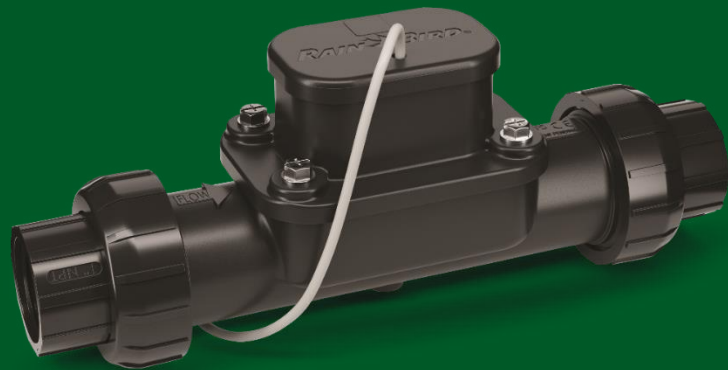

FG100 Flow Sensor

Defend Against Leaks with Flow-Sensing Technology

For more product information, please visit:

<https://www.rainbird.com/products/fg100>

Designed for residential and smaller commercial applications, the FG100 monitors irrigation and instantly identifies when there is a leak or line break so it can be addressed early.

2023
NEW PRODUCT
CONTEST Winner
Irrigation Association

Landscape Irrigation Category | TIER 1

No Straight-Pipe Requirements

Simple installation with standard 0.8 mm wire – no specialty PE-cable necessary

Instantly **Identify Leaks or Line Breaks** – The FG100 is designed to monitor residential and light commercial irrigation applications

Winter Ready - designed to withstand high-burst pressure blowouts. Does not need to be removed during winter months

Rain Bird App: Pair the FG100 with the ESP-ME3 to check system health from anywhere, and control advanced flow settings via the Rain Bird Mobile App.