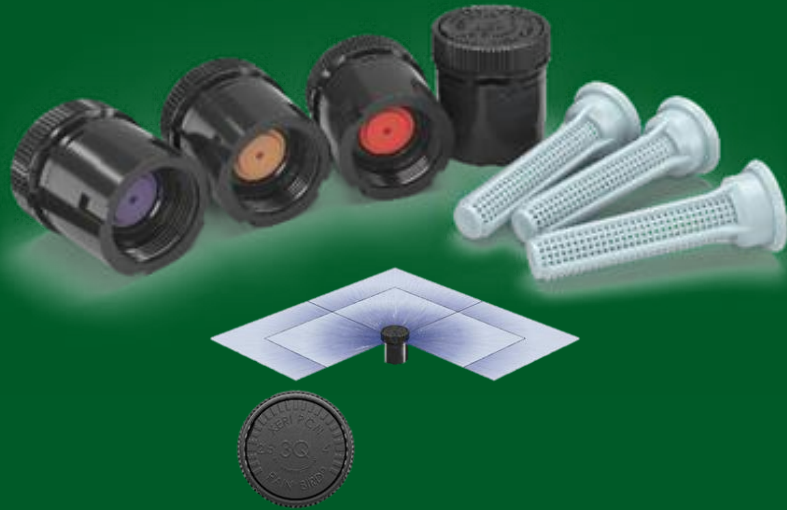

Distribution Uniformity

Uniform coverage with no dry or soggy areas

Highly Efficient

Shorter zone run times save water and energy

Do More With Less

Fewer nozzles means lower inventory costs

SQ Series Square Pattern Nozzles

Precise and efficient, low-volume spray nozzle for irrigation in small areas

For more product information, please visit:

rainbird.com/products/sq-series-square-pattern-nozzles

The SQ Series is the most efficient, low-volume spray solution for precision irrigation of small areas. The square spray pattern and pressure compensation offers increased efficiency and control, reducing overspray, property damage and liability.