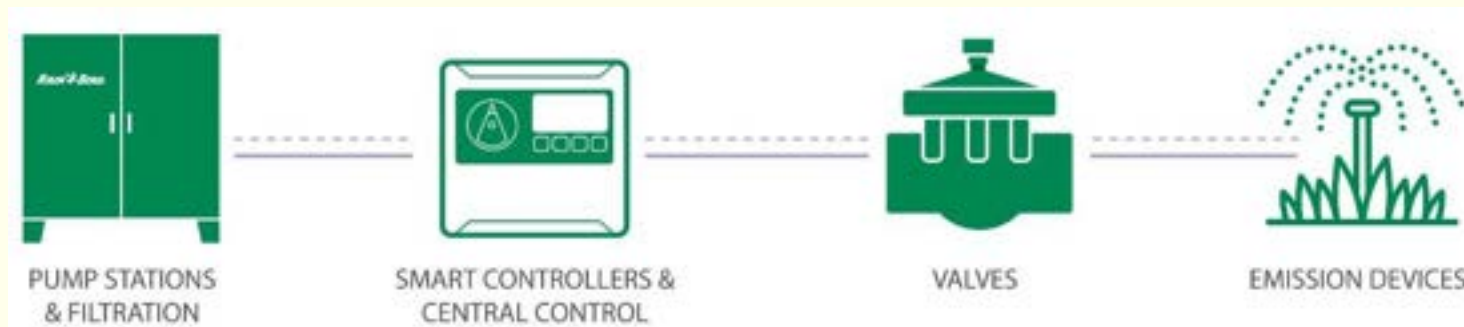

for more information, visit
<https://www.rainbird.com/prs>

Reclaimed Water

Only Rain Bird offers end-to-end solutions for reclaimed water applications.

For over 90 years Rain Bird has been an advocate for the Intelligent Use of Water™, leading the way in developing end-to-end solutions that help you get more from every drop of water.

Rain Bird's reclaimed water products provide everything you need to deliver ultimate performance in harsh conditions.

For more information, visit: <https://www.rainbird.com/reclaimed>

5 Ways to Save Water