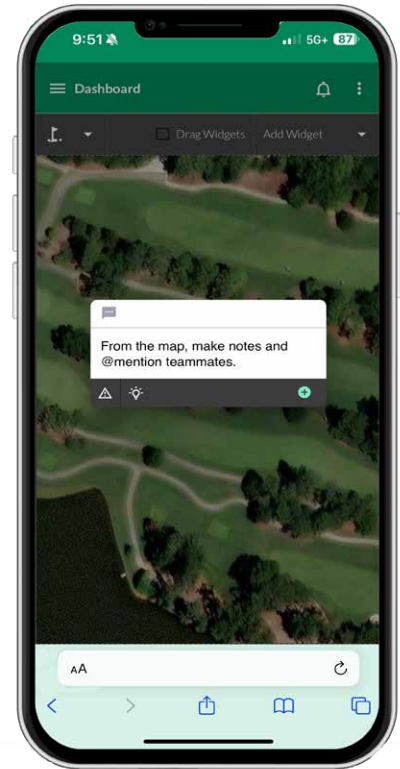

RAIN  BIRD®

CirrusPRO™ Central Control

The Ultimate Evolution in Irrigation Control

CIRRUSPRO™

"I can be in the office working while CirrusPRO™ is fully operational in the background. Whether I'm on my phone, a tablet, or the PC, there is access to the full central control software giving instant control and reliability."

— **Jonathan Bradshaw**

Golf Course Superintendent
Druids Glen Hotel & Golf Resort

Photography courtesy of Kevin Markham

CirrusPRO™

Go completely mobile with CirrusPRO and get full central control from a mobile device anytime, anywhere, any place. With CirrusPRO you can make any irrigation changes directly from the map and watch your updates happen in real time. No matter what the day brings, you'll be ready with CirrusPRO.

Learn more

FEATURES & BENEFITS

Engineered to help you save time and money, CirrusPRO offers a state-of-the-art golf irrigation control system with an intuitive user interface (UI) and precise water management features.