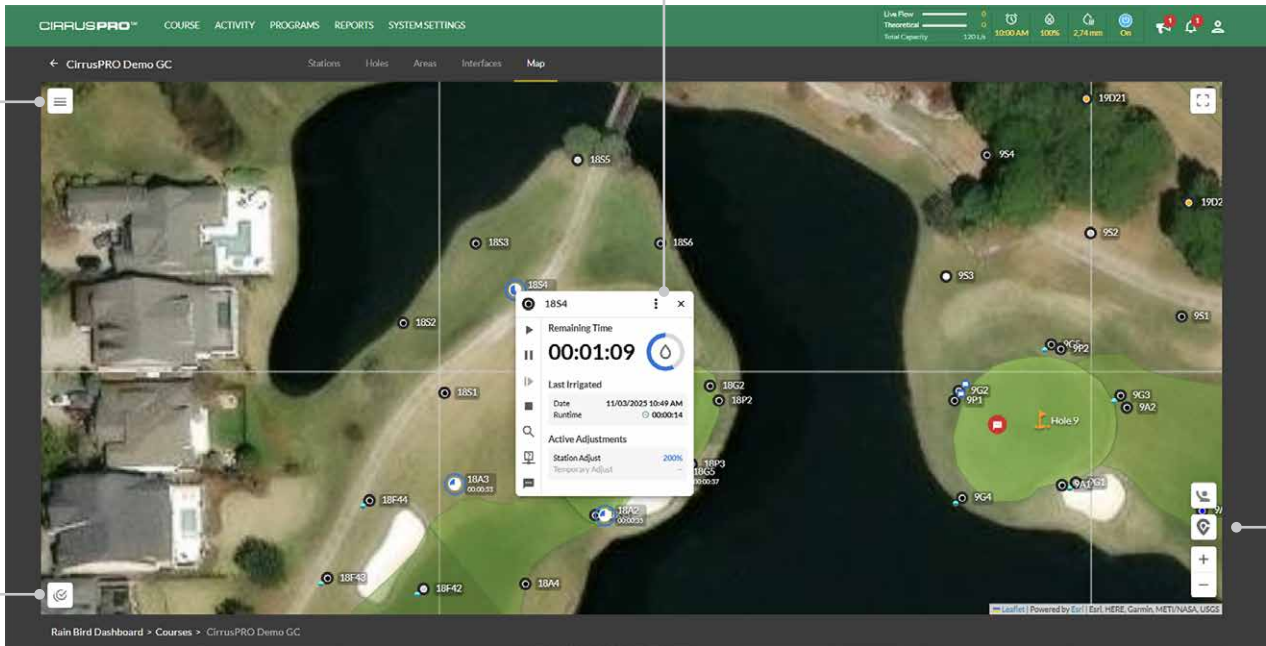

SOFTWARE HIGHLIGHTS

- Custom course, hole and station names
- Programming in seconds, minutes and hours
- Runtime control through System Level Water Budget, Programme Adjust, Schedule Adjust, Schedule Level Temporary Adjust, Programme Level Temporary Adjust, Station Level Temporary Adjust as well as Station Adjust
- Detailed reports including: Station Runtime, Alarms and Warnings, Monthly Report Card, Monthly Flow, Flow Log Graph, Water Management, Yearly Water Consumption and Rainfall
- Weather data communication
- Automated email and texts for alarms
- Automatic weather-based adjustment from a wide range of weather source options
- User-selectable languages
- Configurable settings by user
- Make irrigation adjustments directly from the map
- Compatible with Rain Bird Golf Irrigation Systems

CUSTOM MAP LAYER ICONS

Check high-level information without selecting a station.

-  Identify stations with irrigation adjustments
-  View stations programmed for Cycle+Soak™
-  See remaining station time

STATION WINDOW

Map access offers important station information quickly and easily. Select any rotor on your map to access the station window. Then execute irrigation actions like starting, stopping, pausing and resuming a station. Users will see the time remaining, last time a station was irrigated, any active station adjustments, run and view diagnostics.

TROUBLESHOOT DIRECTLY FROM THE MAP

Eliminate the need for separate applications like MI or Freedom and quickly run irrigation or diagnostics in real time directly from the map.

IRRIGATE WITH PRECISE CONTROL