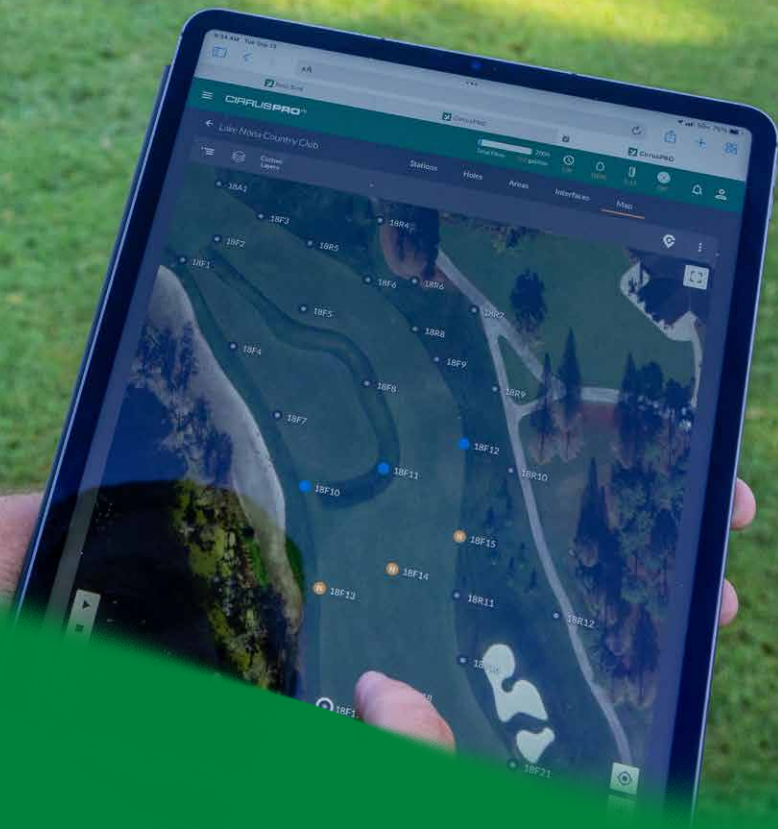

RAIN  BIRD®

CirrusPRO™ Central Control

The Ultimate Evolution in Irrigation Control

CIRRUSPRO™

"I can be in the office working while CirrusPRO™ is fully operational in the background. Whether I'm on my phone, a tablet, or the PC, there is access to the full central control software giving instant control and reliability."

— **Jonathan Bradshaw**

Golf Course Superintendent
Druids Glen Hotel & Golf Resort

Photography courtesy of Kevin Markham

CirrusPRO™

Go completely mobile with CirrusPRO and get full central control from a mobile device anytime, anywhere, any place. With CirrusPRO you can make any irrigation changes directly from the map and watch your updates happen in real time. No matter what the day brings, you'll be ready with CirrusPRO.